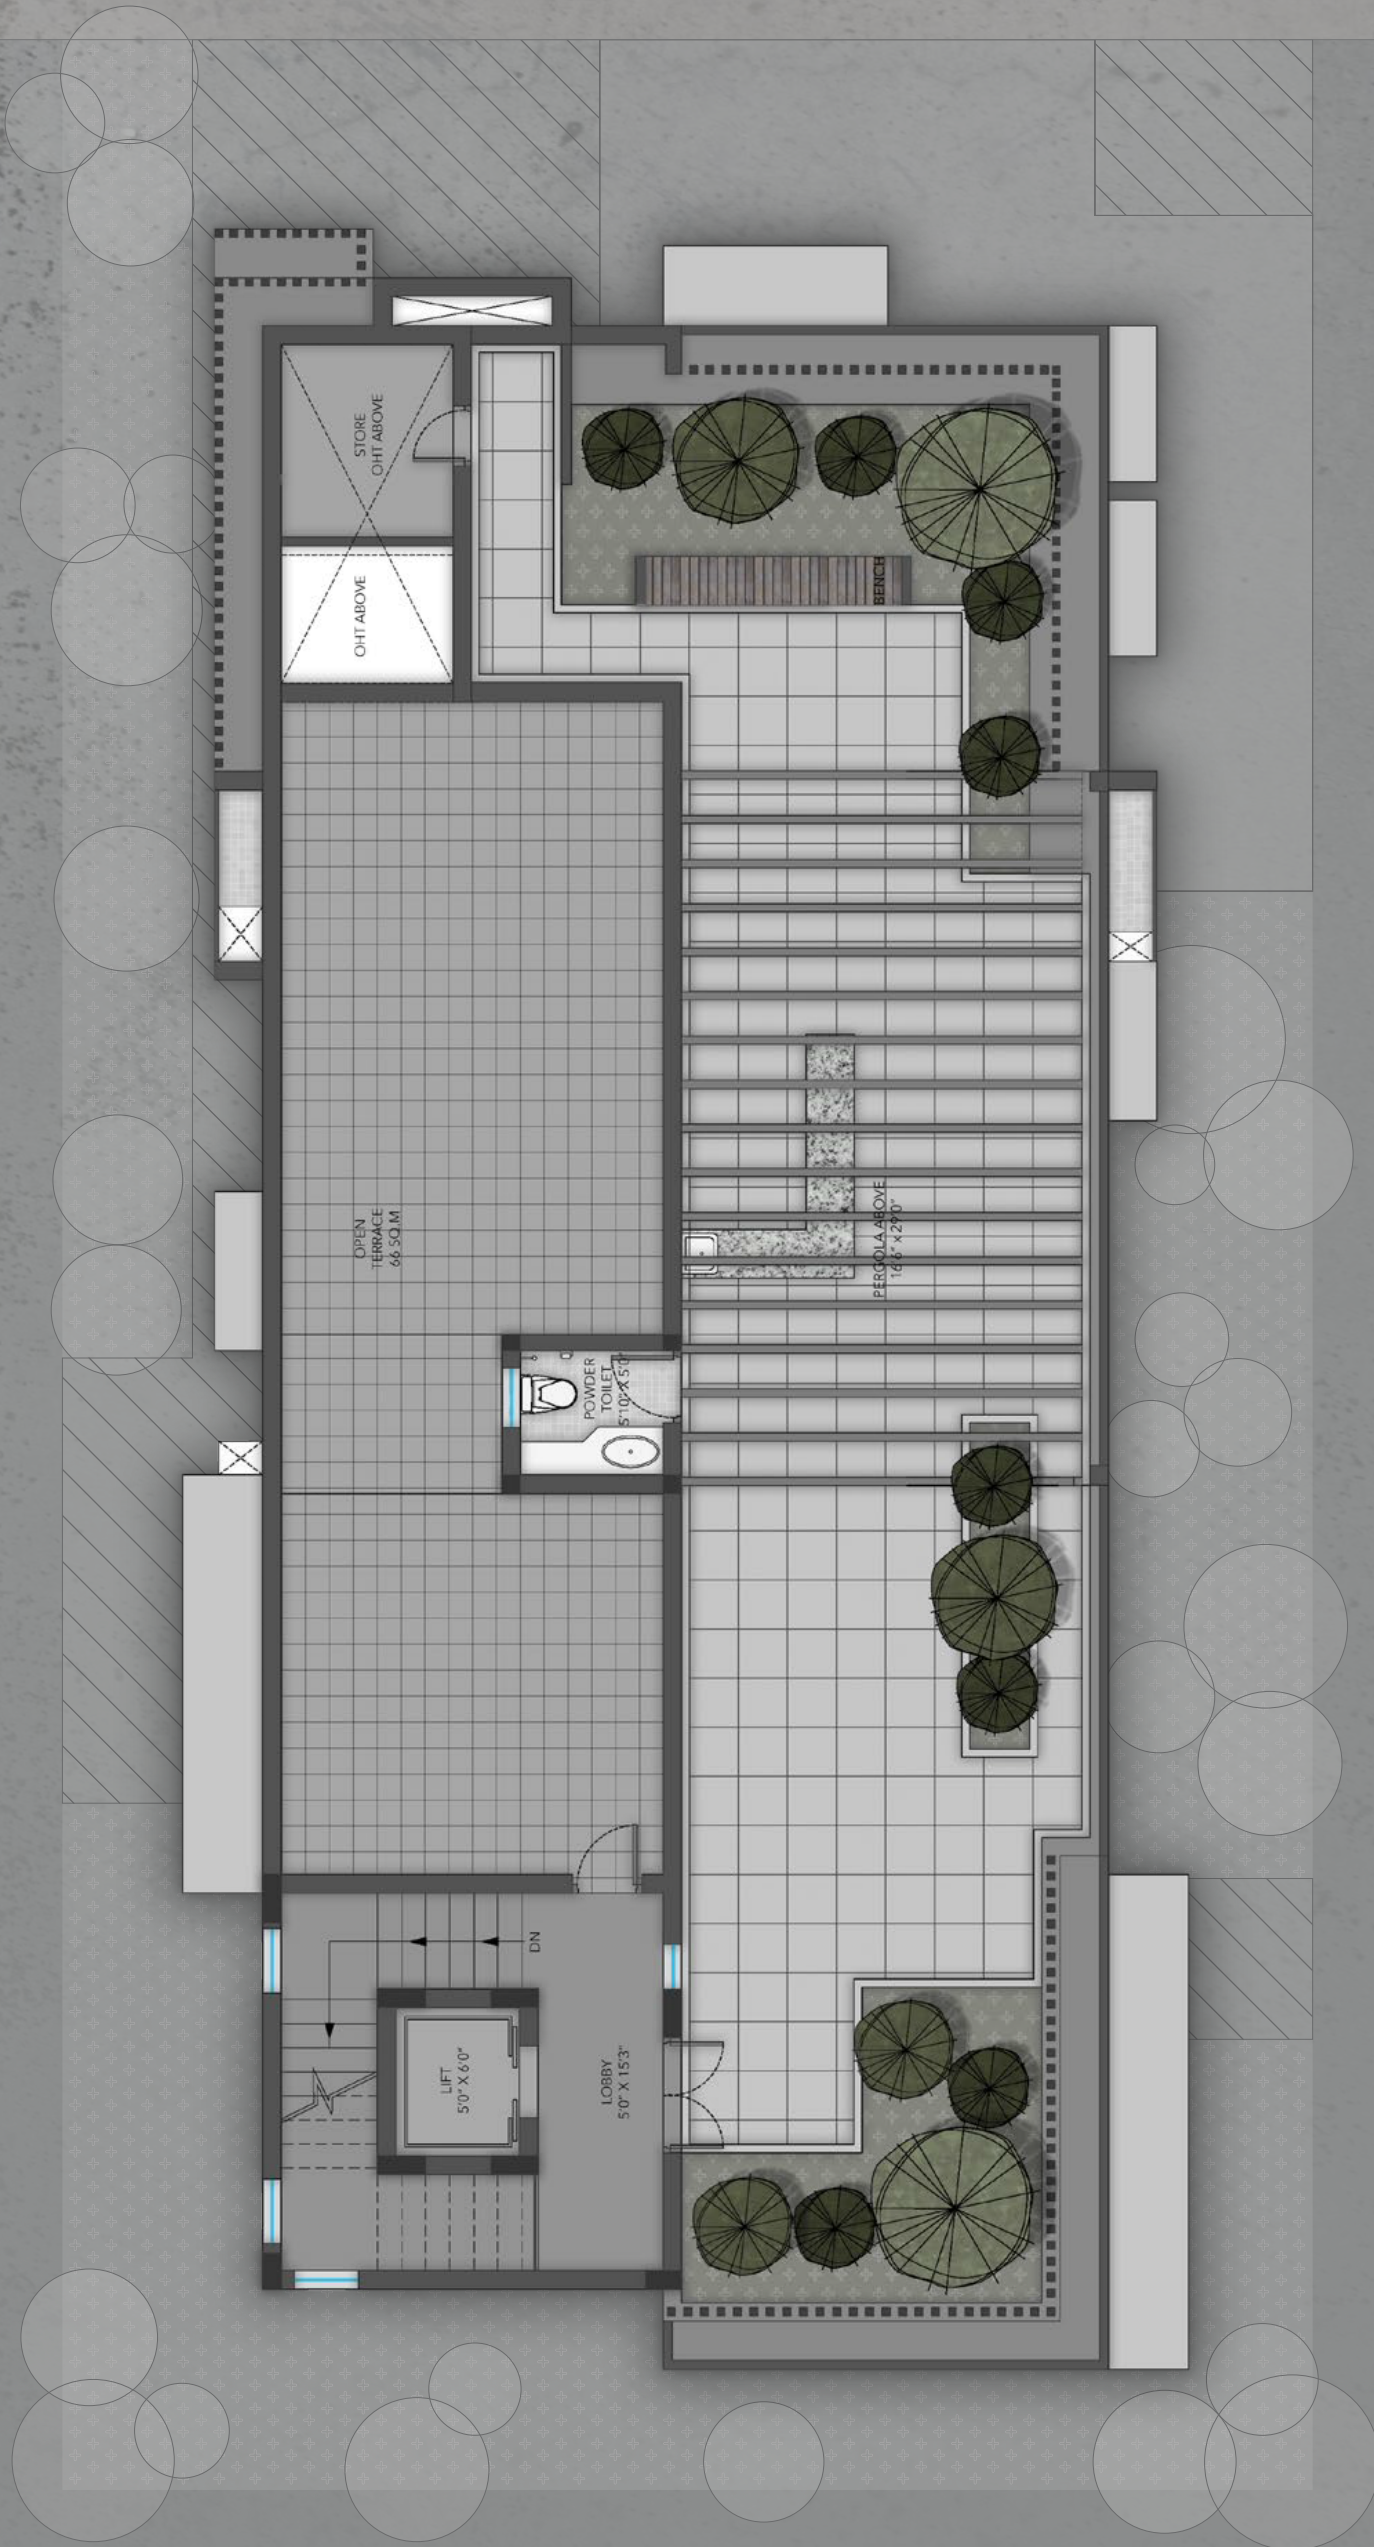

TERRACE GARDEN

Linear measurements and areas shown may be reckoned in metric system by the conversion as follows:
1 meter = 3.2808 Feet, 1 sq.mtr = 10.7634 sq.ft in compliance with the Weights and Measurements Act